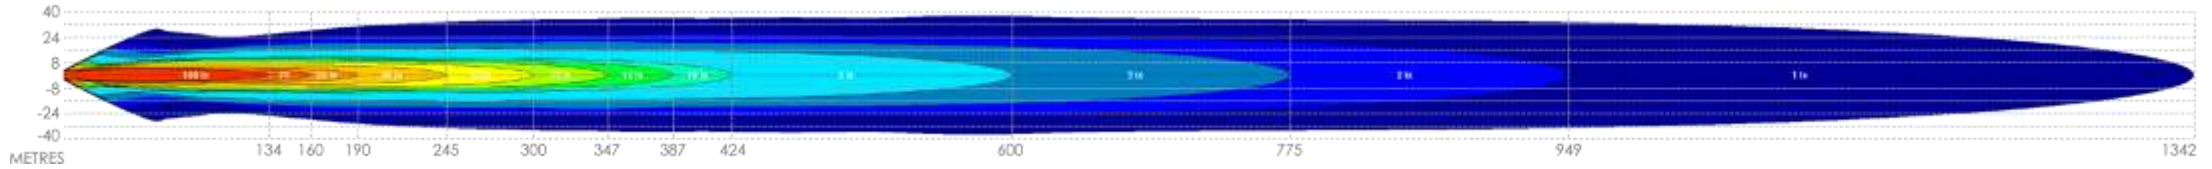

Pair of spot beam

Pair of spot & flood beam

Pair of flood beam

Pair of Lights			
	Spot	Spot + Flood	Flood
Max distance @ 1 lux	1342m	1035m	636m
Max Width @ 1 lux	74m	147m	200m

NATA ACTUAL PHOTOMETRIC TEST DATA
PERFORMED BY NATA
ACCREDITED LABORATORY
IN AUSTRALIA