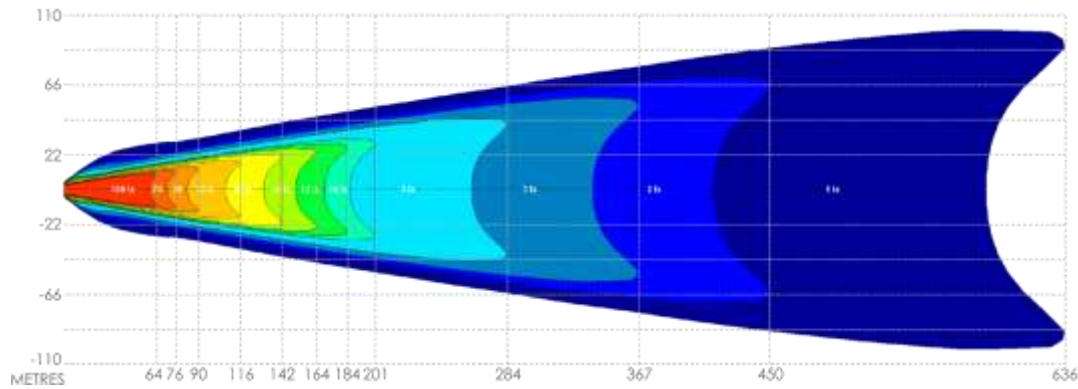

Pair of spot beam

Pair of spot & flood beam

Pair of flood beam

Pair of Lights			
	Spot	Spot + Flood	Flood
Max distance @ 1 lux	1342m	1035m	636m
Max Width @ 1 lux	74m	147m	200m

NATA ACTUAL PHOTOMETRIC TEST DATA
PERFORMED BY NATA
ACCREDITED LABORATORY
IN AUSTRALIA