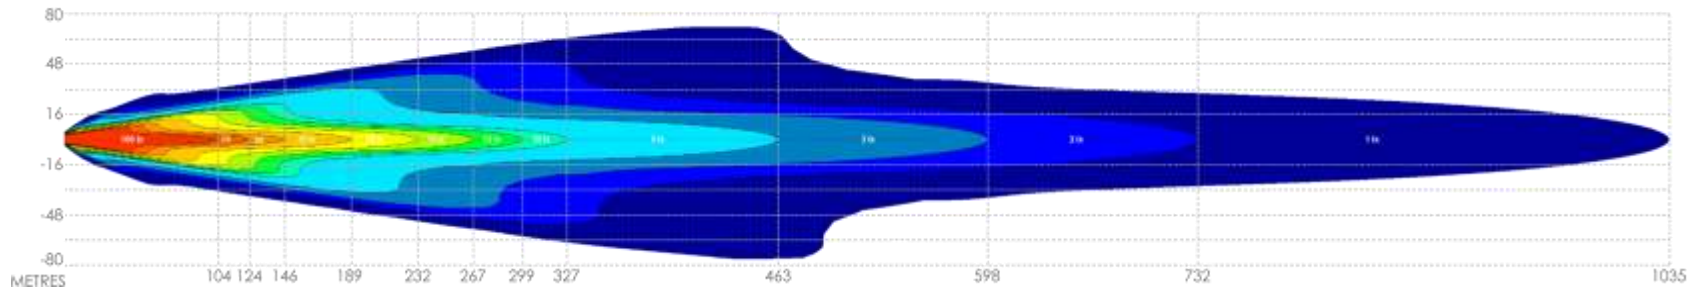

Pair of spot beam

Pair of spot & flood beam

Pair of flood beam

Pair of Lights			
	Spot	Spot + Flood	Flood
Max distance @ 1 lux	1342m	1035m	636m
Max Width @ 1 lux	74m	147m	200m

NATA ACTUAL PHOTOMETRIC TEST DATA
PERFORMED BY NATA
ACCREDITED LABORATORY
IN AUSTRALIA